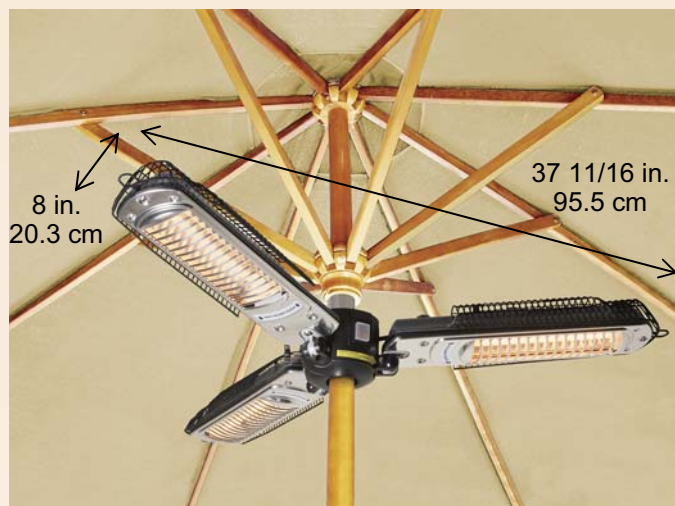

- Attaches to almost any size patio umbrella without removing the umbrella from its base.
- Each of the three elements function independently to provide directional heat.
- Arms fold closely to the umbrella pole for easy storage – heat automatically turns off.

Attaches easily

Quartz radiant element

Folds for easy storage

Arms fold for easy storage

Heater

- Quartz radiant elements warm like the sun – heating people and objects rather than air
- Silent operation, no moving parts
- Provides 1500 watts of clean, safe heat without combustion
- Weatherproof design allows for year-round operation
- 7.9ft / 2.4m plug-in cord
- 120 Volts / 1,500 Watts / 5,100 BTU